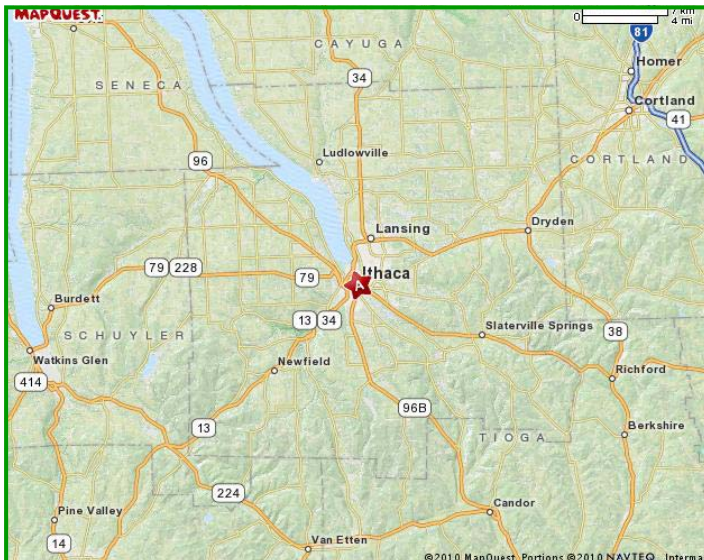

Holiday Inn Ithaca

Rooms	SIZE		CAPABILITIES			
	Dim.	Sq. Ft.	Theater	Class Room	Banquet	Reception
Grand Ballroom	75 x 40	3,000	150	150	200	300
Cayuga	25 x 40	1,000	60	30	48	75
Ithaca	25 x 40	1,000	60	30	48	75
Seneca	25 x 40	1,000	60	30	48	75
Max's Private Dining	23 x 35	805	50	32	40	60
Boardroom	23 x 12	276	14		14	

DIRECTIONS

From the New York State Thruway

West: Take Exit 42 onto Route 96 South, then onto Route 79 East

East: Take exit 34A onto Route I-81. Proceed to Exit 12 onto Route 13 South.

From Route 17

West: Take Elmira exit to Route 13 North

East: Take Owego Exit to Route 96B North

From Watkins Glen International Raceway:

Take County Rte 16 East to Rte 14 North to Route 224 East to Rte 13 North